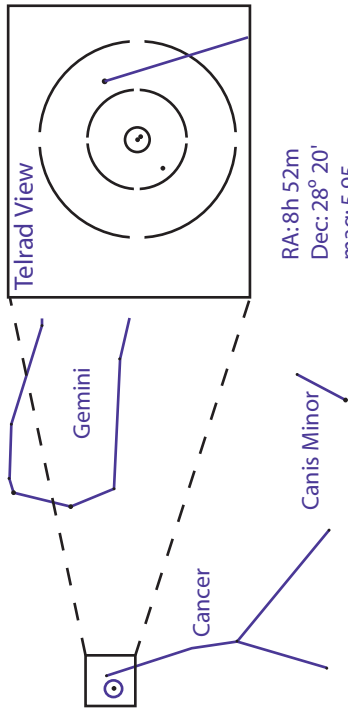

55 Cancri

Shown here close up is the outer planet with a hypothetical icy moon. The other confirmed worlds in this system are shown as small dots of light to the left and right of the parent star.

Star: 55 Cancri

How far in light years?

How Hot?

First star with 4 confirmed planets. Close to same temperature, diameter, age, and mass as the Sun.

Planets: 55 Cancri e, b, c, d

Star's System Compared to Our Solar System

Planets (yr discovered)	e (2004)	b (1996)	c (2002)	d (2002)
Avg Dist From Star (Earth from Sun = 1 AU)	0.04 AU	0.12 AU	.24 AU	6.3 AU
Orbit:	2.8 Days	14.7 Days	44 Days	12.4 Yrs
Mass:	5% Jupiter	78% Jupiter	22% Jupiter	3.9 Jupiter