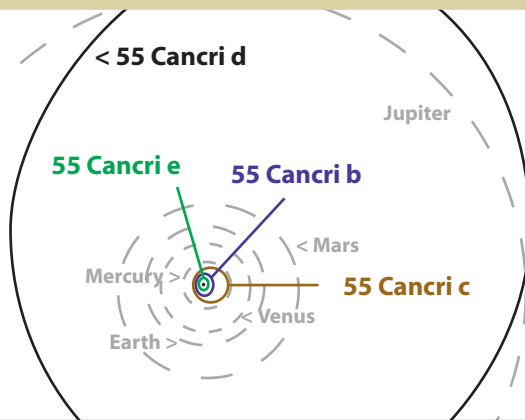

Planets: 55 Cancri e, b, c, d

Star's System Compared to Our Solar System

Planets (yr discovered)	e (2004)	b (1996)	c (2002)	d (2002)
Avg Dist From Star (Earth from Sun = 1 AU)	0.04 AU	0.12 AU	.24 AU	6.3 AU
Orbit:	2.8 Days	14.7 Days	44 Days	12.4 Yrs
Mass:	5% Jupiter	78% Jupiter	22% Jupiter	3.9 Jupiter